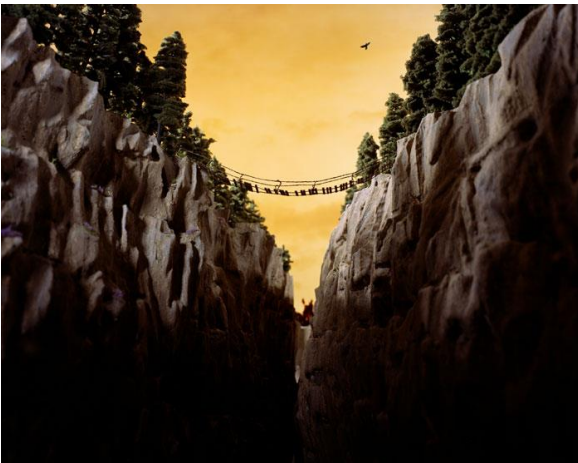

Elaine Ng

Artist references/inspirations

Lori Nix <http://www.lorinix.net/>

Lori Nix is a “non-traditional” photographer who photographs miniature dioramic landscapes and scenes, which she constructs herself. Her works have a dreamy, surreal, and sometimes dystopia themes to them.

Mike Stimpson <http://www.mikestimpson.com/photography/>

Mike Stimpson is a toy photographer who works with making fun and humorous scenes with Star Wars Lego. He sometimes recreates classical photographs with Legos, in order to educate his audience with some of the world's greatest photographers.